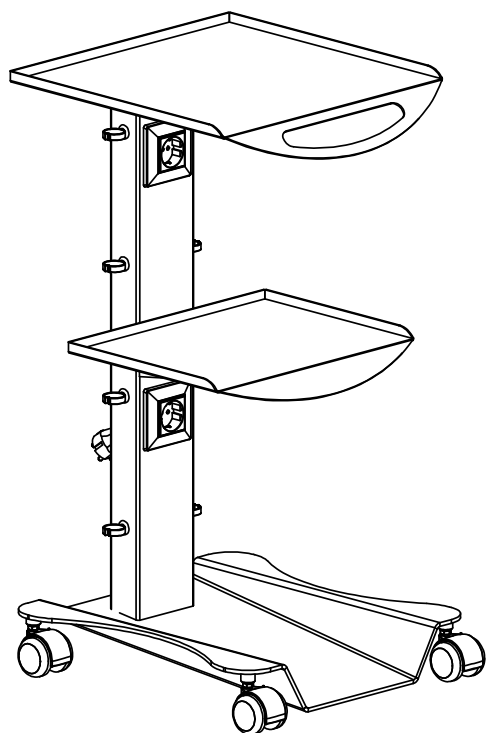

Trolley CE by ASTRA